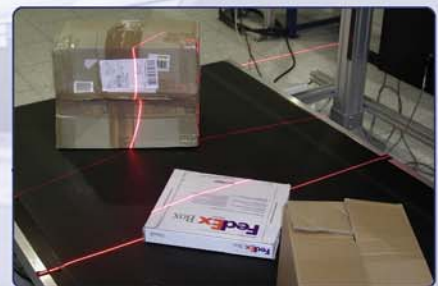

power of intelligence

■ ArgusParcel

ArgusParcel is the technologically most advanced data capturing solution for parcels and mixed shipments. It identifies and reads addresses or shipping labels from parcels, bundles or flats in one pass, enabling fully automatic sortation.

ArgusParcel works as a designated system per sorter or as a central decoder for parcels from all sorters in a distribution center.

In combination with **ArgusBarcode** and **ArgusVideo-coding** it provides a fully integrated suite to cover all data capturing needs.

Features:

- Automatic reading of addresses and shipping labels
- Self guided identification of regions of interest
- Omni-directional presentation of parcels (360°)
- Scalable to suit trough-put
- Unsurpassed read rates even on difficult scenarios

power of intelligence

■ ArgusParcel

The next generation of automatic address and label reading

Technical Data:

- Capturing data at belt speeds of up to 600 ft/m (3m/s)
- 130 dpi minimum image resolution
- OCR/ICR engine for printed and handwritten information
- Scalable to suit any through-put
- Operates with all leading camera manufacturers
- Standard hardware platform